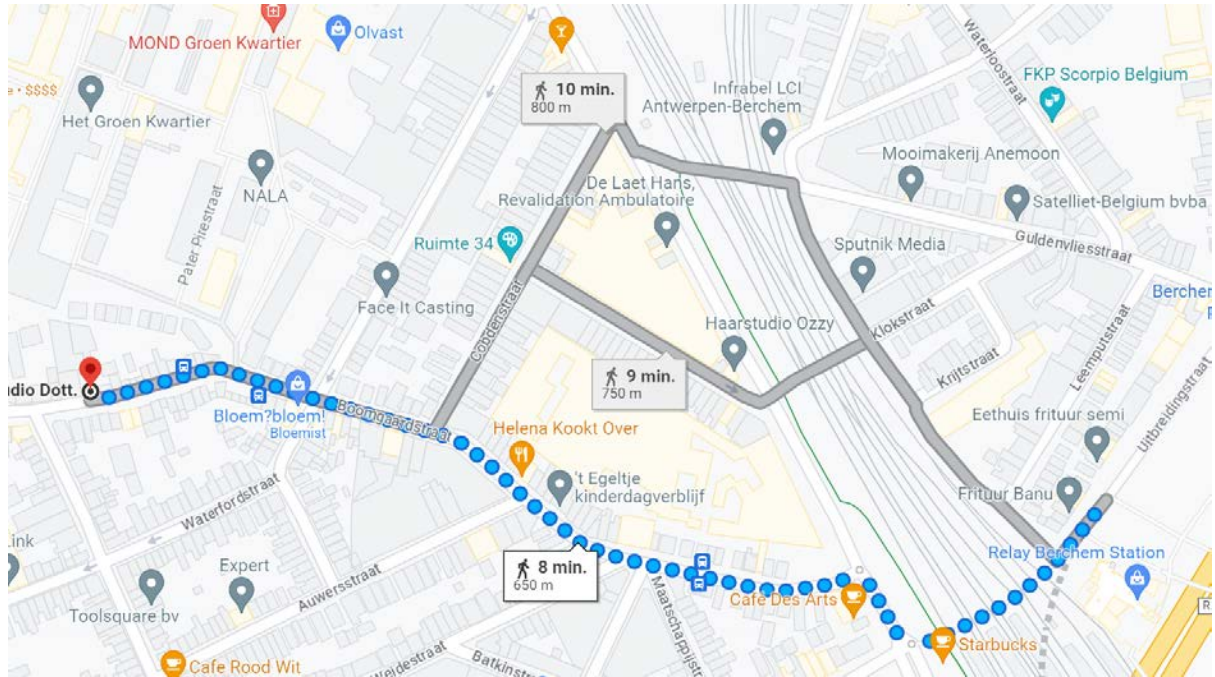

Practicalities

About the venue

Our event 'Psychological Safety in Tech' will take place at the Studio Dott. offices. The address is Boomgaardstraat 115, 2018 Antwerpen (Berchem). At the entrance, follow the sign 'Kantine Netwerk Ondernemen'. You can find a picture of the inside and outside of the venue below.

For persons with reduced mobility (PRM) the venue is accessible.

How to get there

If you come by public transport

The venue is within walking distance of the train station (around 10 minutes walk), and of the bus stop 'Boomgaardstraat'.

Take the train to Antwerpen Berchem station. Walk southwest on the Uitbreidingstraat. At the end of the tunnel, go right, and cross the street toward Café des Arts. Turn left into Boomgaardstraat after passing Café des Arts. Continue walking until number 115. You will find your destination on the right.

If you come by car

There is a public parking nearby [Q-Park Berchem Station](#). Or, you may find parking space in the surrounding streets.

If you come by bike

The nearest Velo-station is at [Het Groen Kwartier](#). Are you coming with your proper bike? You can park it at Studio Dott. Go down the ramp at the right side at the entrance.